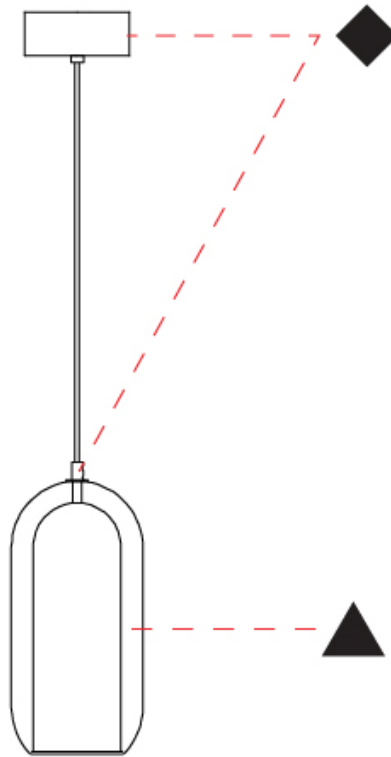

AERON MONOPOINT SUSPENSION

D141204-

PROJECT
TYPE
SPECIFIER
QUANTITY
DATE

D