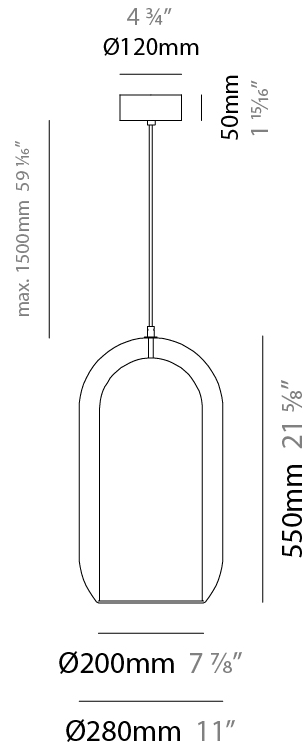

PROJECT	_____
TYPE	_____
SPECIFIER	_____
QUANTITY	_____
DATE	_____

AERON MONOPOINT SUSPENSION

D141206-

base number   Finish Options   -   Finish Options

1. To build a product code in our configurator select the specify button on the base model # product page
2. To build a manual product code on this datasheet choose from the options listed below in blue font and add the suffix to the base model #

GENERAL

Series: Aeron
Subseries: Aeron Monopoint
Brand: Cangini & Tucci
Division: Design
Mounting Type: Suspension
Mounting Location: Ceiling
Subcategory: Ambient

PHYSICAL

Shape: Cylinder
Diameter (mm): 280
Diameter (in): 11
Height (mm): 550
Height (in): 21 ⁵/₈
Max. Overall Height (mm): 2050
Max. Overall Height (in): 80 ¹¹/₁₆
Light Distribution: Omnidirectional
Weight (kg): 3.570
Weight (lbs): 7.87
Fixture Finish: [AMB](#) / [GRN](#) / [PNK](#) / [RUB](#) / [SKB](#) / [SMK](#) / [TOB](#) / [TRA](#) / [SWH](#)
Holder Finish: [CHR](#) / [SGD](#) / [SBK](#)
Fixture Material: Glass / Metal
Cable Details: 1,500mm / 59 1/16" - Black Rubber Cable

ELECTRICAL

Number of Lamps: 1
Lamp Type: LED Retrofit
Bulb Included: Bulb Not Included
Max. Wattage Per Lamp (W): 8
Lamp Base: E26
Input Voltage (V): 120
Upon Request: GU24 / 277Vac

LED

OPTICAL

RATINGS AND CERTIFICATIONS

Certified By: Certified for North American Standards
IP rating: IP20