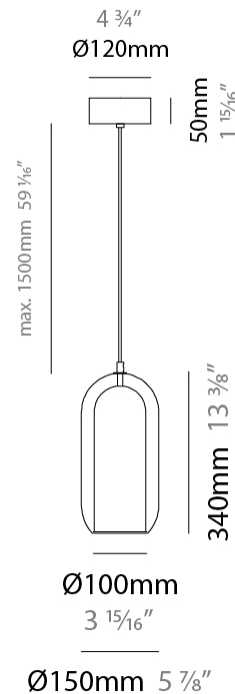

AERON MONOPOINT SUSPENSION

D141204- _____

base number   Finish   Finish
Options   Options

1. To build a product code in our configurator select the specify button on the base model # product page
2. To build a manual product code on this datasheet choose from the options listed below in blue font and add the suffix to the base model #

GENERAL

Series: Aeron
Subseries: Aeron Monopoint
Brand: Cangini & Tucci
Division: Design
Mounting Type: Suspension
Mounting Location: Ceiling
Subcategory: Ambient

PHYSICAL

Shape: Cylinder
Diameter (mm): 150
Diameter (in): 5 ⁷/₈
Height (mm): 340
Height (in): 13 ³/₈
Max. Overall Height (mm): 1830
Max. Overall Height (in): 72 ¹/₁₆
Light Distribution: Omnidirectional
Weight (kg): 1.356
Weight (lbs): 2.99
[Fixture Finish: AMB / GRN / PNK / RUB / SKB / SMK / TOB / TRA / SWH](#)
Holder Finish: CHR / SGD / SBK
Fixture Material: Glass / Metal
Cable Details: Black Rubber Cable

ELECTRICAL

Number of Lamps: 1
Lamp Type: LED Retrofit
Bulb Included: Bulb Not Included
Max. Wattage Per Lamp (W): 8
Lamp Base: E26
Input Voltage (V): 120
Upon Request: GU24 / 277Vac

LED

OPTICAL

RATINGS AND CERTIFICATIONS

Certified By: Certified for North American Standards
IP rating: IP20

PROJECT
TYPE
SPECIFIER
QUANTITY
DATE